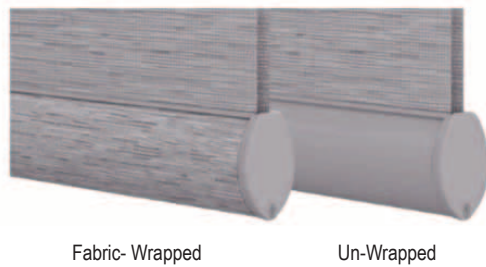

CASSETTES

Curved Cassette

- Sizes:
 - Medium (3-1/8" height x 3-3/4" depth)
 - Large (3-7/8" height x 3-7/8" depth)
- Available in Matte Color – White, Vanilla, Silver, Bronze, Black
- A matching fabric insert in the headrail is a standard feature
- For the large cassette, a fabric with vanes that are 4" or larger is recommended.

BOTTOMRAIL

- Fabric-wrapped bottomrail is a standard feature (non-wrapped bottomrail is optional)
- Available in Matte Colors: White, Vanilla, Bronze, Black and Gray

PRIVACY LIGHT BLOCK

Privacy Light Block