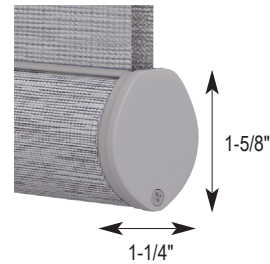

CASSETTES

Curved Cassette

- Sizes:
 - Medium (3-1/8" height x 3-3/4" depth)
 - Large (3-7/8" height x 3-7/8" depth)
- Available in Matte Color – White, Vanilla, Silver, Bronze, Black
- A matching fabric insert in the headrail is a standard feature
- For the large cassette, a fabric with vanes that are 4" or larger is recommended.

BOTTOMRAIL

- Fabric-wrapped bottomrail is a standard feature (non-wrapped bottomrail is optional)
- Available in Matte Colors: White, Vanilla, Bronze, Black and Gray

PRIVACY LIGHT BLOCK

Privacy Light Block